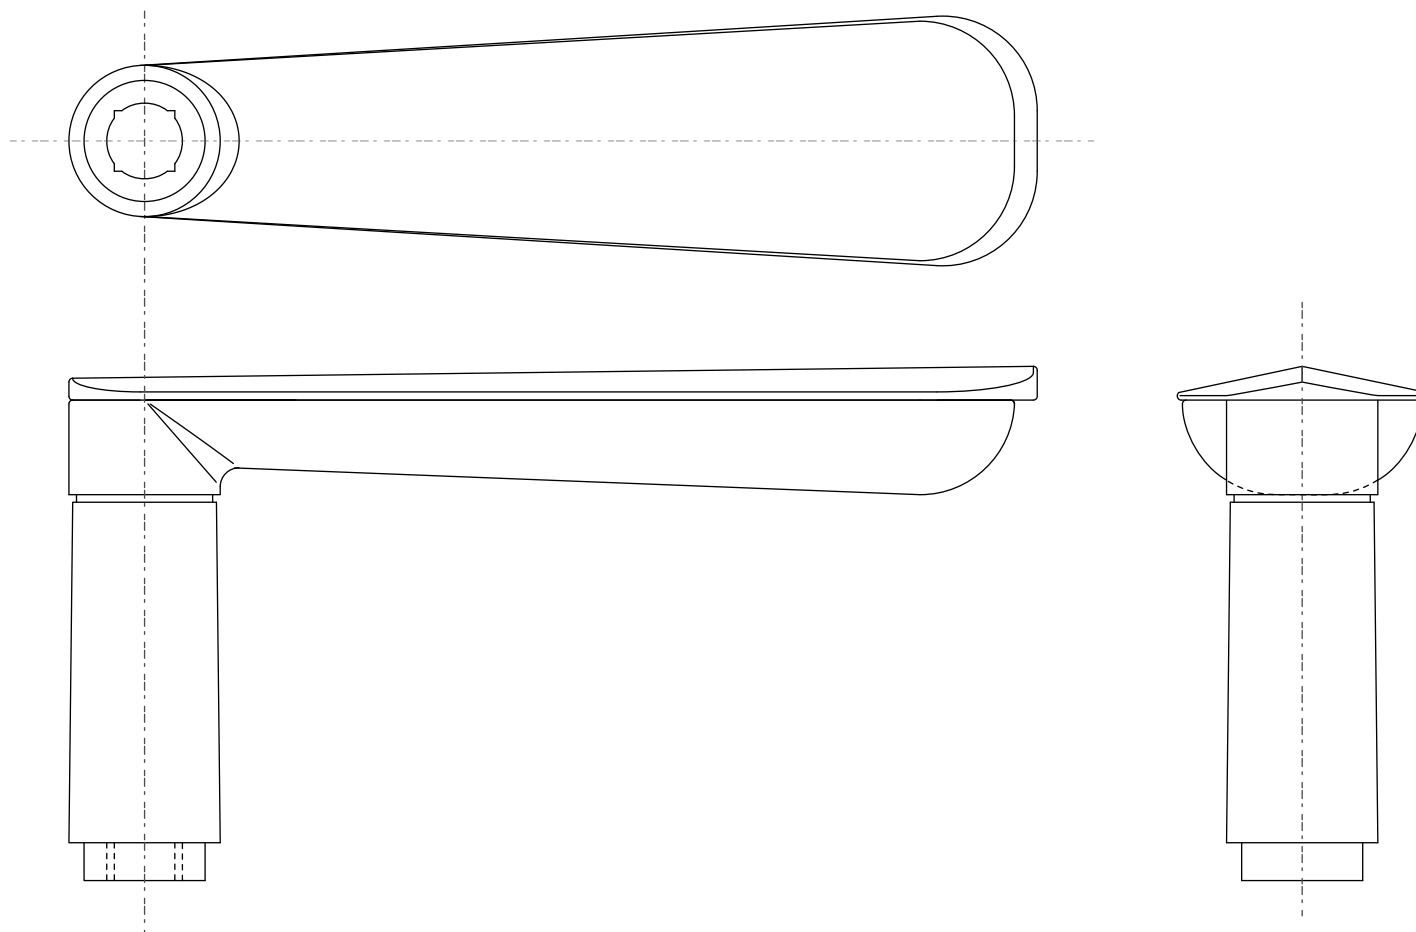

DIMENSIONS

32 x 65 x 125 mm

PRODUCED AND DISTRIBUTED by VERVLOET | www.vervloet.be

L O U D O R D E S I G N S T U D I O

THANKS TO BORIS CHANTRY FOR HIS INTERNSHIP COLLABORATION

TO EXIT PRESS **ESC**

PICTURES © JEAN-PAUL PFISTER